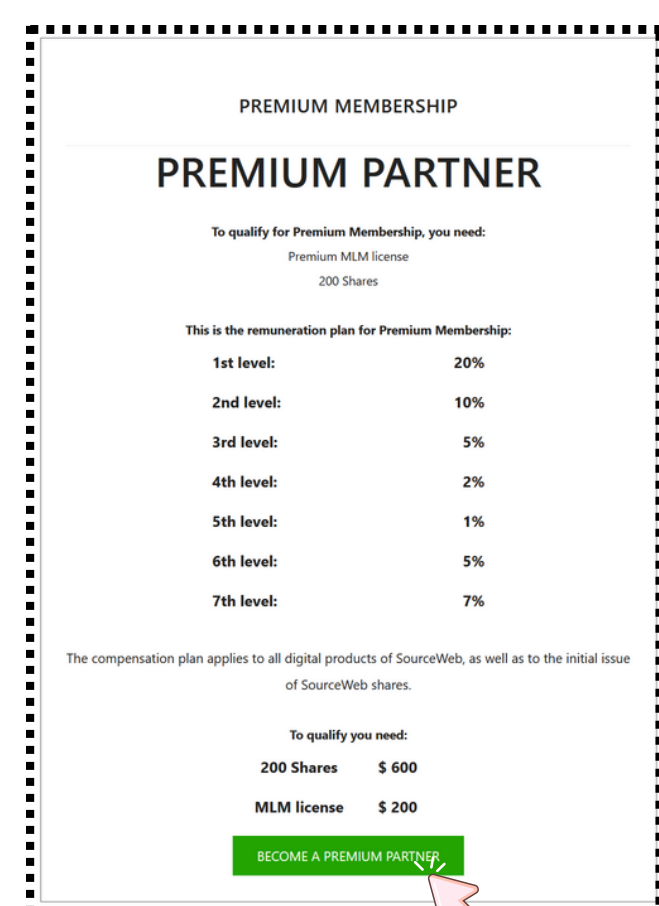

2) Your customer chooses the product. In this case, we have opted for the Premium package.