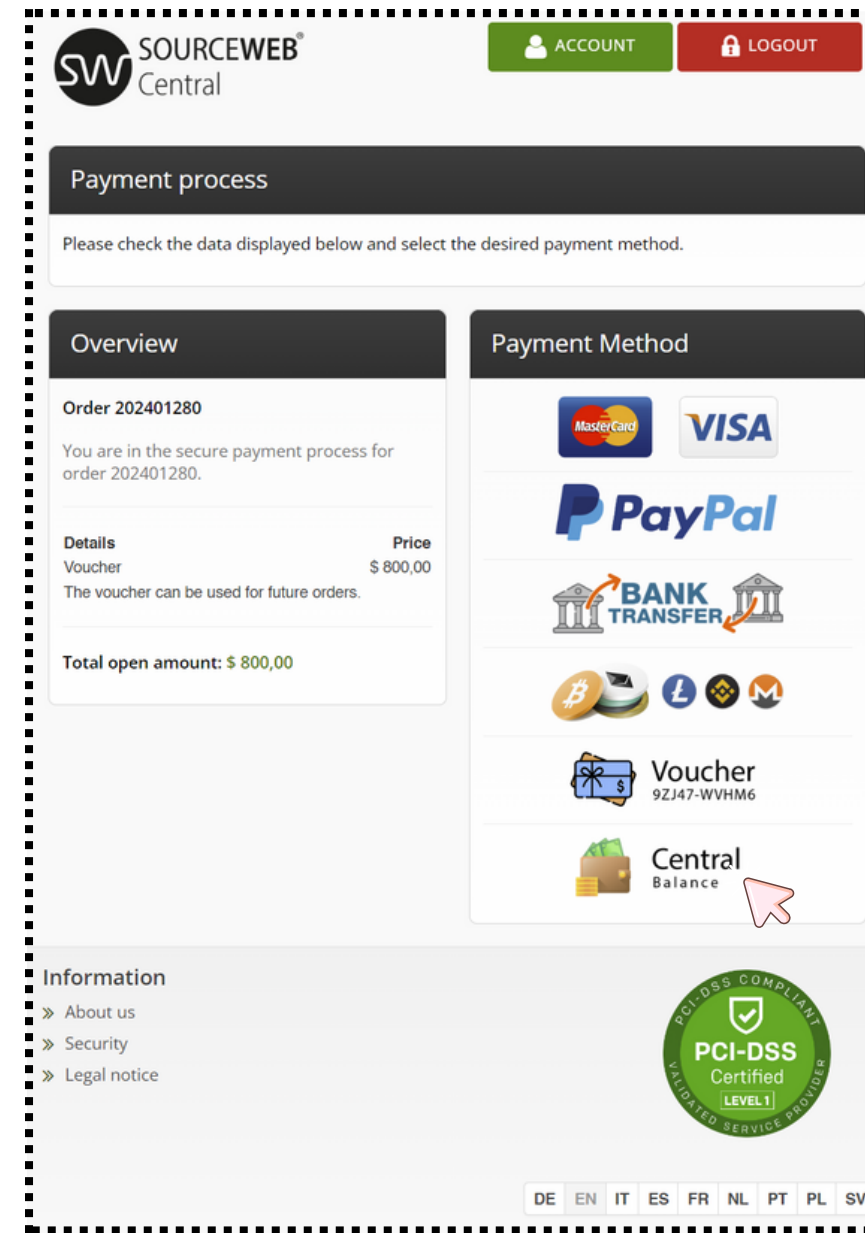

Folder Link - All Documents centrally at a glance
Direct Link: <https://files.sourceweb.ag>

ACCORDING TO THE MOTTO
"TOGETHER WE ARE STRONG"

ALWAYS STAY
UP TO DATE

Our Website Extension

Stand: 27.01.2024

SourceWeb is constantly evolving and offers many new useful additional features for our MLM-Partners to increase their earnings.

OVERVIEW AND DESCRIPTION OF THE TECHNICAL EXTENSION OF THE FUNCTIONALITIES

WEBSITE: [HTTPS://MLM.SOURCEWEB.AG](https://mlm.sourceweb.ag)

1)

Sales Partners can now have Vouchers created
Development Date: 25.01.2024

Explanatory Video available

www.SW.DIRECT/VIDEOS-EN/

1) Create a Voucher in your Overview Account. To do this, click on "Buy Voucher".

2) Here you can purchase a voucher that you or your partners can use. You can use a voucher to promote the MLM structure among yourselves. You can restrict the voucher to: Can only be used for my downline or can only be used for MLM memberships.

3) Please check the data displayed below and select the desired payment method. In our case, we will debit the amount directly from our virtual credit account.

4) Your current balance will be displayed. Click on "Pay Now" to complete the process.

The latest PDF version of the future website enhancements can be downloaded from the following link:

[HTTPS:// SW.DIRECT/VIDEOS-EN](https://SW.DIRECT/VIDEOS-EN)

OUR CALCULATION TOOL:
EARNING.SOURCEWEB.AG
To give you a better understanding of your general earning potential, our developers have prepared a calculation overview for you.

OWN E-MONEY INSTITUTION

OUR DOCUMENTATION "SOURCEWEB LOGISTICS"

FINANCIAL SOFTWARE PROVIDER

[HTTPS://DE.WIKIPEDIA.ORG/WIKI/SOURCEWEB](https://de.wikipedia.org/wiki/SOURCEWEB)

LISTED AS A SUPPLIER TO NATO

COMPUTERWOCHE finanzen.

accountingTODAY

Known from the Public Media

BBC NEWS CNN

Detailed Explanatory Video

www.SW.DIRECT/VIDEOS-EN/