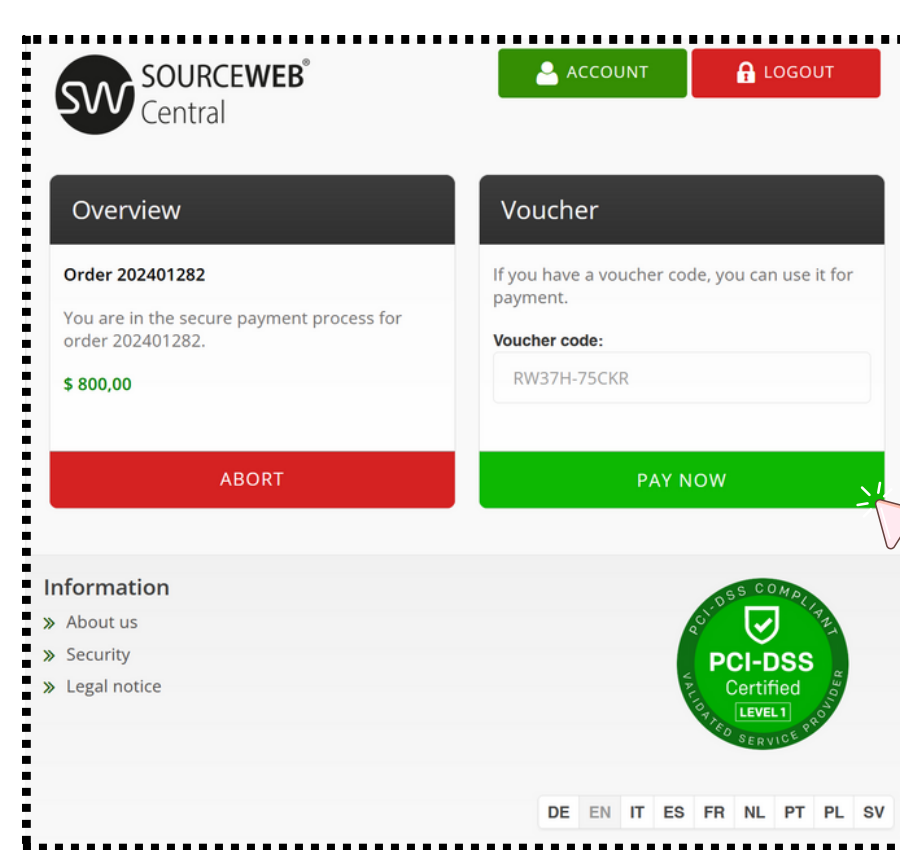

[BUY VOUCHER](#)

5) Click on the "Your vouchers" link to see an overview of the voucher codes you have issued. You can use the "Balance" column to see whether your voucher has already been redeemed.

You can now communicate the code to your customers or partners for redemption.

## YOUR CUSTOMER

1) Open the customer account via your referrer link. Otherwise, log in to your account.

2) Your customer chooses the product. In this case, we have opted for the Premium package.

3) Select the "Voucher" button to redeem a voucher.

4) Now enter the voucher code provided.

5) Purchase completed, the voucher has been successfully redeemed.

**FURTHER FUNCTIONALITIES WILL BE AVAILABLE IN THE FUTURE IN A SHORT VERSION WITH A CORRESPONDING VIDEO (IF NECESSARY)**