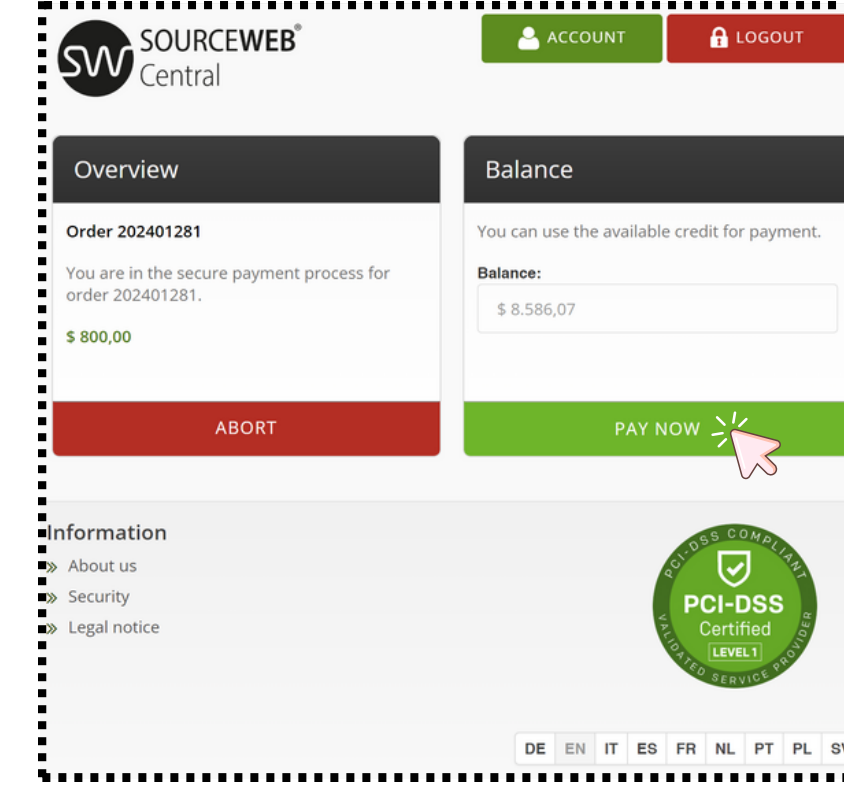

Folder Link - All Documents centrally at a glance
Direct Link: <https://files.sourceweb.ag>

ACCORDING TO THE MOTTO
"TOGETHER WE ARE STRONG"

ALWAYS STAY
UP TO DATE

Our Website Extension

Stand: 27.01.2024

SourceWeb is constantly evolving and offers many new useful additional features for our MLM-Partners to increase their earnings.

OVERVIEW AND DESCRIPTION OF THE TECHNICAL EXTENSION OF THE FUNCTIONALITIES

WEBSITE: [HTTPS://MLM.SOURCEWEB.AG](https://mlm.sourceweb.ag)

1)

Sales Partners can now have Vouchers created
Development Date: 25.01.2024

Explanatory Video available

www.SW.DIRECT/VIDEOS-EN/

1) Create a Voucher in your Overview Account. To do this, click on "Buy Voucher".

2) Here you can purchase a voucher that you or your partners can use. You can use a voucher to promote the MLM structure among yourselves. You can restrict the voucher to: Can only be used for my downline or can only be used for MLM memberships.

3) Please check the data displayed below and select the desired payment method. In our case, we will debit the amount directly from our virtual credit account.

4) Your current balance will be displayed. Click on "Pay Now" to complete the process.

The latest PDF version of the future website enhancements can be downloaded from the following link:

[HTTPS:// SW.DIRECT/VIDEOS-EN](https://SW.DIRECT/VIDEOS-EN)

OUR CALCULATION TOOL:
EARNING.SOURCEWEB.AG
To give you a better understanding of your general earning potential, our developers have prepared a calculation overview for you.

OWN E-MONEY INSTITUTION

OUR DOCUMENTATION "SOURCEWEB LOGISTICS"

FINANCIAL SOFTWARE PROVIDER

[HTTPS://DE.WIKIPEDIA.ORG/WIKI/SOURCEWEB](https://de.wikipedia.org/wiki/SOURCEWEB)

LISTED AS A SUPPLIER TO NATO

COMPUTERWOCHE finanzen.

accountingTODAY

Known from the Public Media

BBC NEWS CNN

Detailed Explanatory Video

www.SW.DIRECT/VIDEOS-EN/