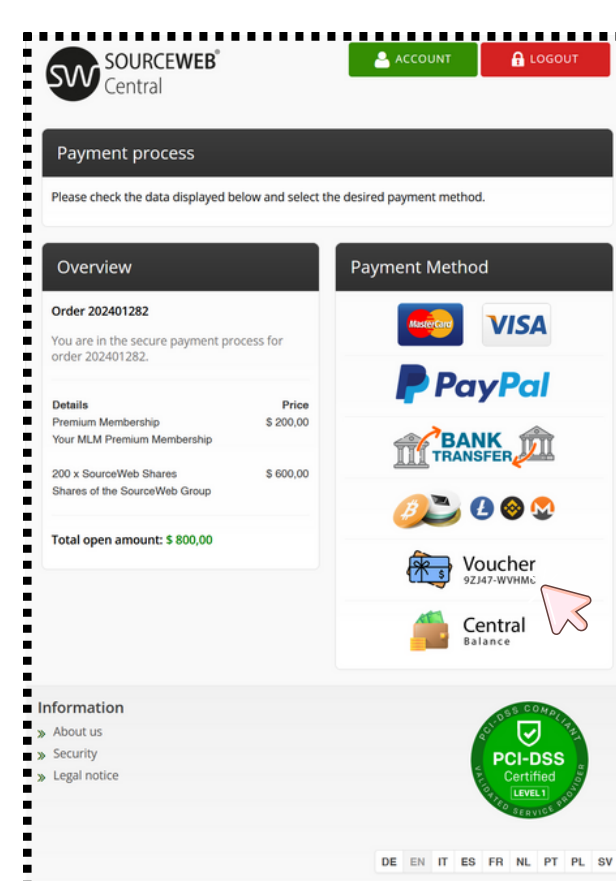

[BUY VOUCHER](#)

5) Click on the "Your vouchers" link to see an overview of the voucher codes you have issued. You can use the "Balance" column to see whether your voucher has already been redeemed.

You can now communicate the code to your customers or partners for redemption.

## YOUR CUSTOMER

1) Open the customer account via your referrer link. Otherwise, log in to your account.

2) Your customer chooses the product. In this case, we have opted for the Premium package.

3) Select the "Voucher" button to redeem a voucher.