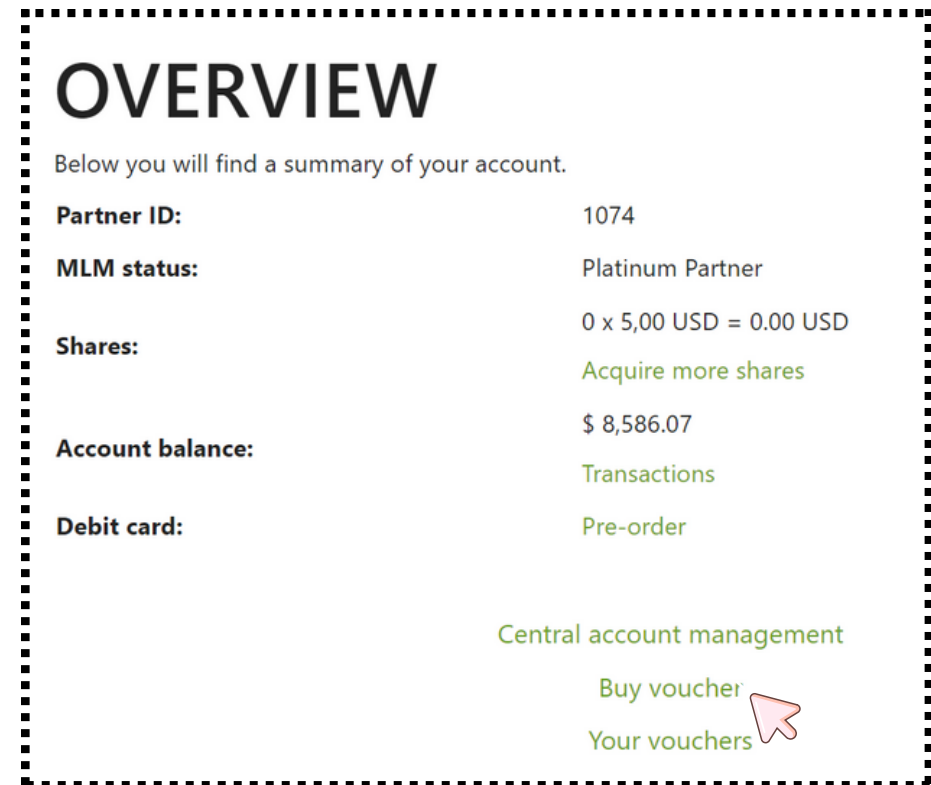

Folder Link - All Documents centrally at a glance
Direct Link: <https://files.sourceweb.ag>

ACCORDING TO THE MOTTO
"TOGETHER WE ARE STRONG"

ALWAYS STAY
UP TO DATE

Our Website Extension

Stand: 27.01.2024

SourceWeb is constantly evolving and offers many new useful additional features for our MLM-Partners to increase their earnings.

OVERVIEW AND DESCRIPTION OF THE TECHNICAL EXTENSION OF THE FUNCTIONALITIES

WEBSITE: [HTTPS://MLM.SOURCEWEB.AG](https://mlm.sourceweb.ag)

1)

Sales Partners can now have Vouchers created
Development Date: 25.01.2024

Explanatory Video available

www.SW.DIRECT/VIDEOS-EN/

1) Create a Voucher in your Overview Account. To do this, click on "Buy Voucher".

2) Here you can purchase a voucher that you or your partners can use. You can use a voucher to promote the MLM structure among yourselves. You can restrict the voucher to: Can only be used for my downline or can only be used for MLM memberships.

3) Please check the data displayed below and select the desired payment method. In our case, we will debit the amount directly from our virtual credit account.

4) Your current balance will be displayed. Click on "Pay Now" to complete the process.

The latest PDF version of the future website enhancements can be downloaded from the following link:

[HTTPS:// SW.DIRECT/VIDEOS-EN](https://SW.DIRECT/VIDEOS-EN)

OUR CALCULATION TOOL:
EARNING.SOURCEWEB.AG
To give you a better understanding of your general earning potential, our developers have prepared a calculation overview for you.

OWN E-MONEY INSTITUTION

OUR DOCUMENTATION "SOURCEWEB LOGISTICS"

FINANCIAL SOFTWARE PROVIDER

[HTTPS://DE.WIKIPEDIA.ORG/WIKI/SOURCEWEB](https://de.wikipedia.org/wiki/SOURCEWEB)

LISTED AS A SUPPLIER TO NATO

COMPUTERWOCHE finanzen.

accountingTODAY

Known from the Public Media

BBC NEWS CNN

Detailed Explanatory Video

www.SW.DIRECT/VIDEOS-EN/